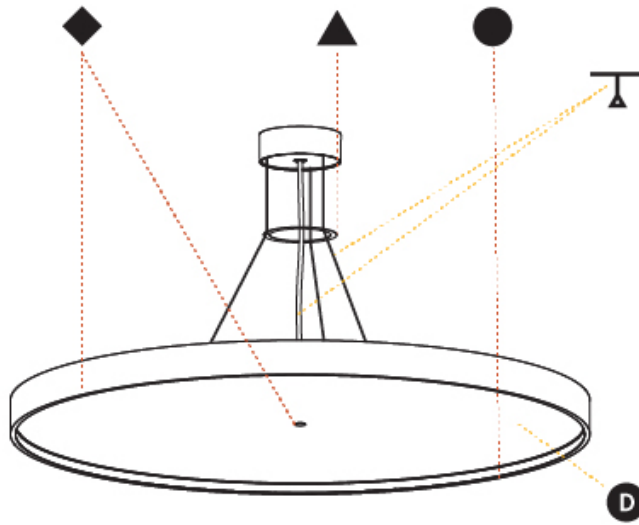

SIGN DIVA KORONA SUSPENSION

A300015-

PROJECT _____

TYPE _____

SPECIFIER _____

QUANTITY _____

DATE _____

A