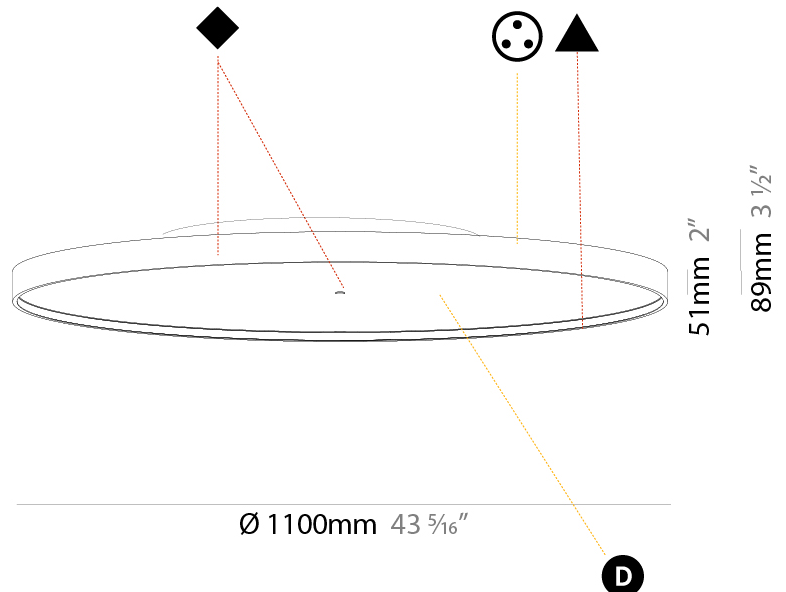

GENERAL

Series: Sign Diva
Subseries: Sign Diva Korona
Brand: Prolicht
Division: Architectural
Mounting Type: Surface
Mounting Location: Ceiling
Subcategory: Ambient

PHYSICAL

Shape: Round
Diameter (mm): 1100
Diameter (in): 43 ⁵/₁₆
Height (mm): 89
Height (in): 3 ¹/₂
Light Distribution: Direct / Indirect
Weight (kg): 18.901
Weight (lbs): 41.67
Diffuser: Direct - PMMA - Opal/Micro-Prism/Sparkling Secret/Vintage Industrial / Indirect - White/Yellow/Orange/Red/Blue/Green
Fixture Finish: SSR / BKV / CWI / CRY / HAB / UFT / ITA / RUA / FTG / MYG / LOD / PUS / FRO / FUP / KIA / POP / BLS / SPG / MEY / GOH / GUM / CHC / COM / ABZ / JAG / OBR / MOS / ROR
Fixture Material: Extruded Aluminum / Steel

ELECTRICAL

Lamp Type: LED (Zhaga Standard)
Input Wattage (W): 169.4
Total Output Wattage (W): 134
Dimming: Tri-Mode (Non-Dimming and Phase Dimming (120Vac only) and 0-10V Dimming)
Driver Included: Yes
Driver Location: Integrated
Driver Type: Constant Current - Universal
Driver Class: Class 2
Input Voltage (V): 120 - 277
Constant Current (MA): 600

LED

Color Temperature (°K): 3000 / 3500 / 4000
Max. Delivered Lumen (lm): 19520 / 19933 / 20340
CRI: >90 CRI
Lamp Life (hrs): 50000

OPTICAL

RATINGS AND CERTIFICATIONS

Certified By: Certified for North American Standards
IP rating: IP20