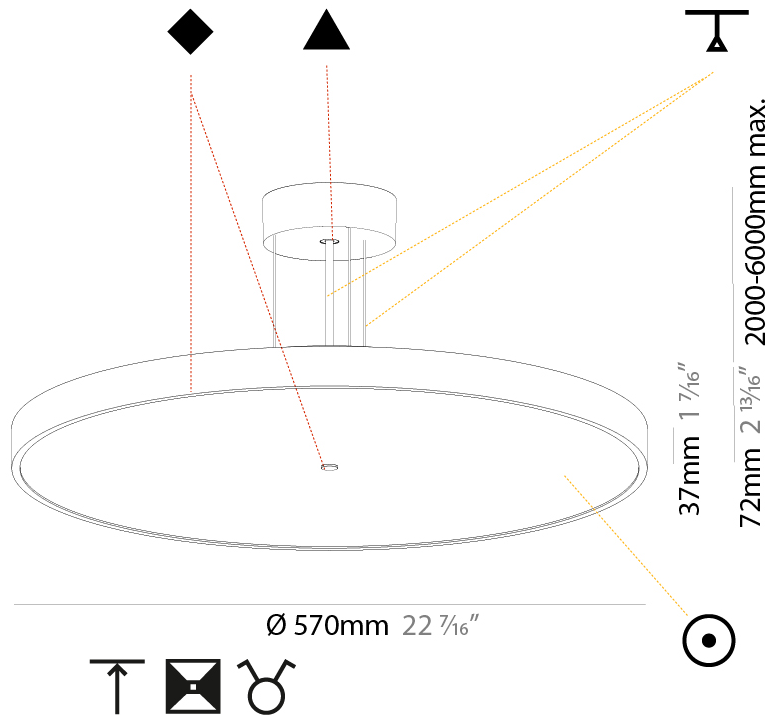

GENERAL

Series: Sign Diva
Subseries: Sign Diva
Brand: Prolicht
Division: Architectural
Mounting Type: Suspension
Mounting Location: Ceiling
Subcategory: Pendant

PHYSICAL

Shape: Round
Diameter (mm): 570
Diameter (in): 22 7/16
Height (mm): 72
Height (in): 2 13/16
Max. Overall Height (mm): 6072
Max. Overall Height (in): 239 7/16
Light Distribution: Direct / Indirect
Weight (kg): 8.548
Weight (lbs): 18.85
Diffuser: PMMA - Opal / Micro-Prism / Sparkling Secret / Vintage Industrial with Shine Ring
Fixture Finish: SSR / BKV / CWI / CRY / HAB / UFT / ITA / RUA / FTG / MYG / LOD / PUS / FRO / FUP / KIA / POP / BLS / SPG / MEY / GOH / GUM / CHC / COM / ABZ / JAG / OBR / MOS / ROR
Fixture Material: Extruded Aluminum / Steel
Cable Details: 2000mm or 6000mm Transparent Cable

ELECTRICAL

Lamp Type: LED (Zhaga Standard)
Input Wattage (W): 80.3
Total Output Wattage (W): 53 / 18
Dimming: Tri-Mode (Non-Dimming and Phase Dimming (120Vac only) and 0-10V Dimming)
Driver Included: Yes
Driver Location: Integrated
Driver Type: Constant Current - Universal
Driver Class: Class 2
Input Voltage (V): 120 - 277
Constant Current (MA): 350

LED

Color Temperature (°K): 2700 / 3000 / 3500 / 4000
Max. Delivered Lumen (lm): 6110 / 7650 / 7801 / 7960
CRI: >90 CRI
Lamp Life (hrs): 50000

OPTICAL

RATINGS AND CERTIFICATIONS

Certified By: Certified for North American Standards
IP rating: IP20