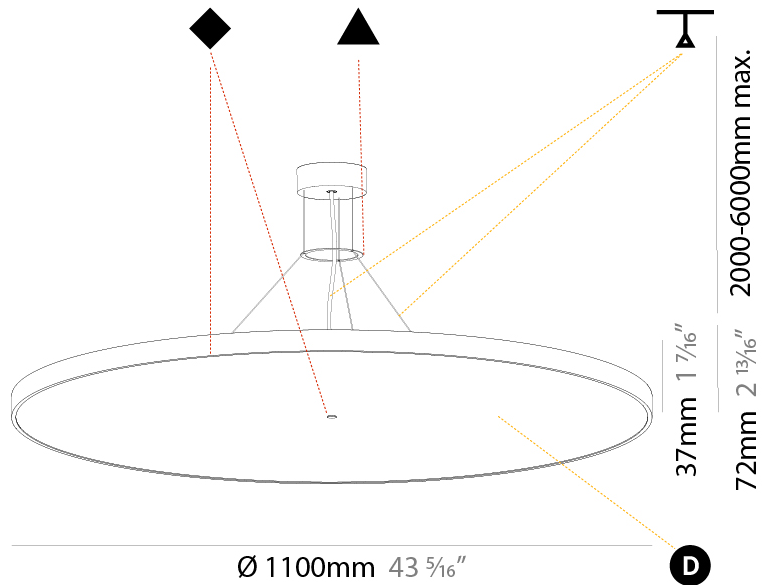

GENERAL

Series: Sign Diva
Subseries: Sign Diva
Brand: Prolicht
Division: Architectural
Mounting Type: Suspension
Mounting Location: Ceiling
Subcategory: Pendant

PHYSICAL

Shape: Round
Diameter (mm): 1100
Diameter (in): 43 ⁵/₁₆"
Height (mm): 86
Height (in): 3 ³/₈"
Light Distribution: Direct
Weight (kg): 19.475
Weight (lbs): 42.94
Diffuser: PMMA - Opal / Micro-Prism / Sparkling Secret / Vintage Industrial
Fixture Finish: SSR / BKV / CWI / CRY / HAB / UFT / ITA / RUA / FTG / MYG / LOD / PUS / FRO / FUP / KIA / POP / BLS / SPG / MEY / GOH / GUM / CHC / COM / ABZ / JAG / OBR / MOS / ROR
Fixture Material: Extruded Aluminum / Steel
Cable Details: 2,000mm/78 3/4" or 6,000mm/236 1/4" Transparent Cable

ELECTRICAL

Lamp Type: LED (Zhaga Standard)
Input Wattage (W): 169.4
Total Output Wattage (W): 134
Dimming: Tri-Mode (Non-Dimming and Phase Dimming (120Vac only) and 0-10V Dimming)
Driver Included: Yes
Driver Location: Integrated
Driver Type: Constant Current - Universal
Driver Class: Class 2
Input Voltage (V): 120 - 277
Constant Current (MA): 600

LED

Color Temperature (*K): 2700 / 3000 / 3500 / 4000
Max. Delivered Lumen (lm): 16140 / 19520 / 19933 / 20340
CRI: >90 CRI
Lamp Life (hrs): 50000

OPTICAL

RATINGS AND CERTIFICATIONS

Certified By: Certified for North American Standards
IP rating: IP20