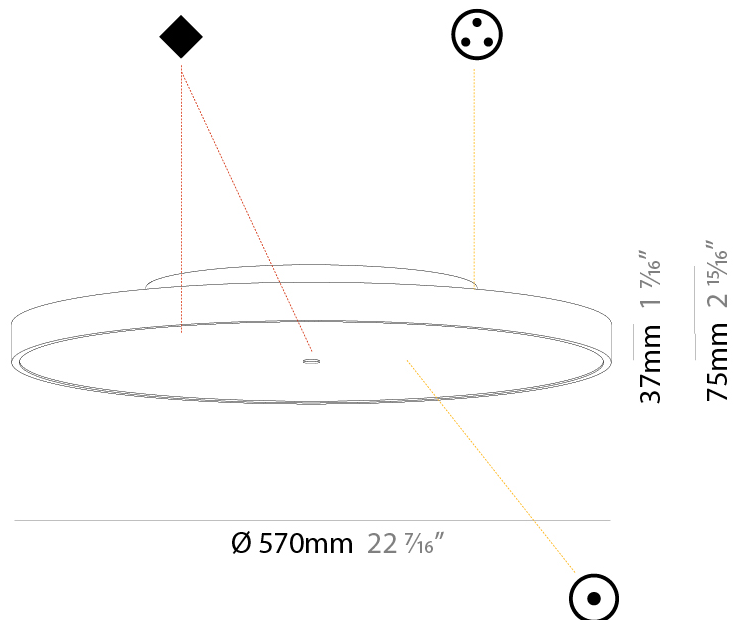

GENERAL

Series: Sign Diva
Subseries: Sign Diva
Brand: Prolicht
Division: Architectural
Mounting Type: Surface
Mounting Location: Ceiling
Subcategory: Ambient

PHYSICAL

Shape: Round
Diameter (mm): 570
Diameter (in): 22 ⁷/₁₆"
Height (mm): 75
Height (in): 2 ¹⁵/₁₆"
Light Distribution: Direct / Indirect
Weight (kg): 7.066
Weight (lbs): 15.578
Diffuser: Direct - PMMA - Opal/Micro-Prism/Sparkling Secret/Vintage Industrial with Shine Ring / Indirect - White/Yellow/Orange/Red/Blue/Green
Fixture Finish: SSR / BKV / CWI / CRY / HAB / UFT / ITA / RUA / FTG / MYG / LOD / PUS / FRO / FUP / KIA / POP / BLS / SPG / MEY / GOH / GUM / CHC / COM / ABZ / JAG / OBR / MOS / ROR
Fixture Material: Extruded Aluminum / Steel

ELECTRICAL

Lamp Type: LED (Zhaga Standard)
Input Wattage (W): 58.3
Total Output Wattage (W): 53
Dimming: Tri-Mode (Non-Dimming and Phase Dimming (120Vac only) and 0-10V Dimming)
Driver Included: Yes
Driver Location: Integrated
Driver Type: Constant Current - Universal
Driver Class: Class 2
Input Voltage (V): 120 - 277
Constant Current (MA): 350

LED

Color Temperature (°K): 3000 / 3500 / 4000
Max. Delivered Lumen (lm): 6170 / 6292 / 6420
CRI: >90 CRI
Lamp Life (hrs): 50000

OPTICAL

RATINGS AND CERTIFICATIONS

Certified By: Certified for North American Standards
IP rating: IP20