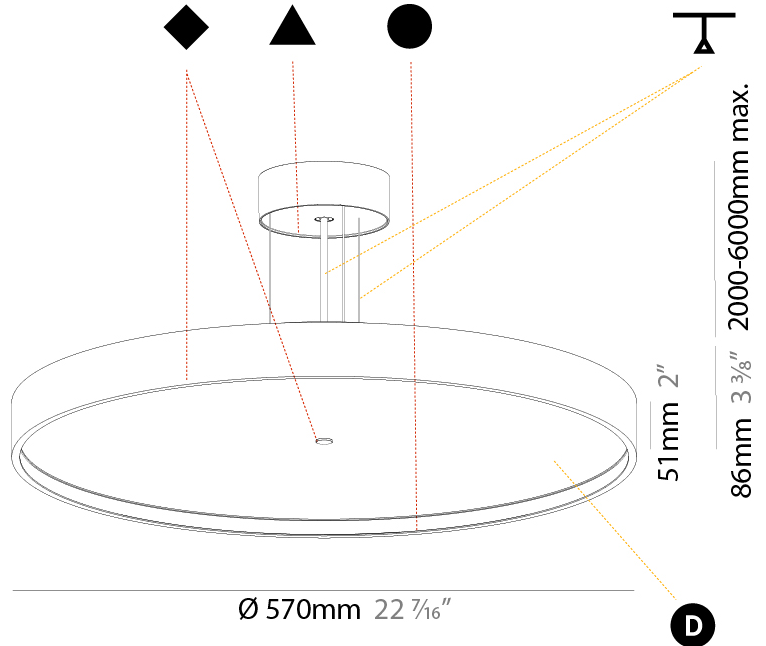

GENERAL

Series: Sign Diva
Subseries: Sign Diva Korona
Brand: Prolicht
Division: Architectural
Mounting Type: Suspension
Mounting Location: Ceiling
Subcategory: Pendant

PHYSICAL

Shape: Round
Diameter (mm): 570
Diameter (in): 22 7/16
Height (mm): 86
Height (in): 3 3/8
Light Distribution: Direct / Indirect
Weight (kg): 8.812
Weight (lbs): 19.43
Diffuser: PMMA - Opal / Micro-Prism / Sparkling Secret / Vintage Industrial
Fixture Finish: SSR / BKV / CWI / CRY / HAB / UFT / ITA / RUA / FTG / MYG / LOD / PUS / FRO / FUP / KIA / POP / BLS / SPG / MEY / GOH / GUM / CHC / COM / ABZ / JAG / OBR / MOS / ROR
Fixture Material: Extruded Aluminum / Steel
Cable Details: 2,000mm/78 3/4" or 6,000mm/236 1/4" Transparent Cable

ELECTRICAL

Lamp Type: LED (Zhaga Standard)
Input Wattage (W): 67
Total Output Wattage (W): 60.9
Dimming: Tri-Mode (Non-Dimming and Phase Dimming (120Vac only) and 0-10V Dimming)
Driver Included: Yes
Driver Location: Integrated
Driver Type: Constant Current - Universal
Driver Class: Class 2
Input Voltage (V): 120 - 277
Constant Current (MA): 350

LED

Color Temperature (°K): 2700 / 3000 / 3500 / 4000
Max. Delivered Lumen (lm): 6632 / 6728 / 6812 / 6951
Nominal Lumen (lm): 9097 / 9229 / 9344 / 9535
CRI: >90 CRI
Lamp Life (hrs): 50000

OPTICAL

RATINGS AND CERTIFICATIONS

Certified By: Certified for North American Standards
IP rating: IP20