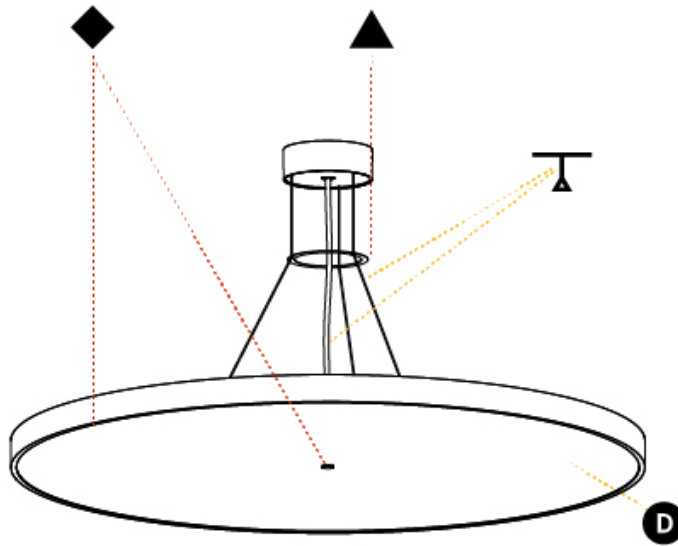

A300006-

PROJECT
TYPE
SPECIFIER
QUANTITY
DATE