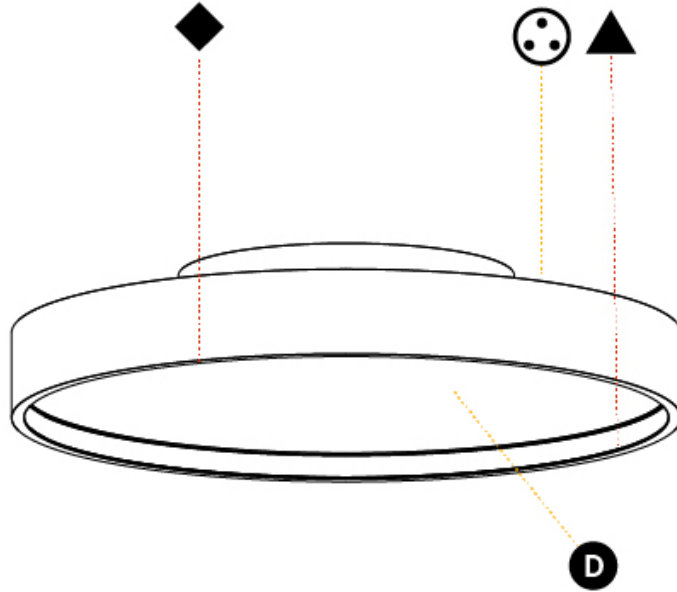

SIGN DIVA KORONA SURFACE

A3D096-

PROJECT	_____
TYPE	_____
SPECIFIER	_____
QUANTITY	_____
DATE	_____