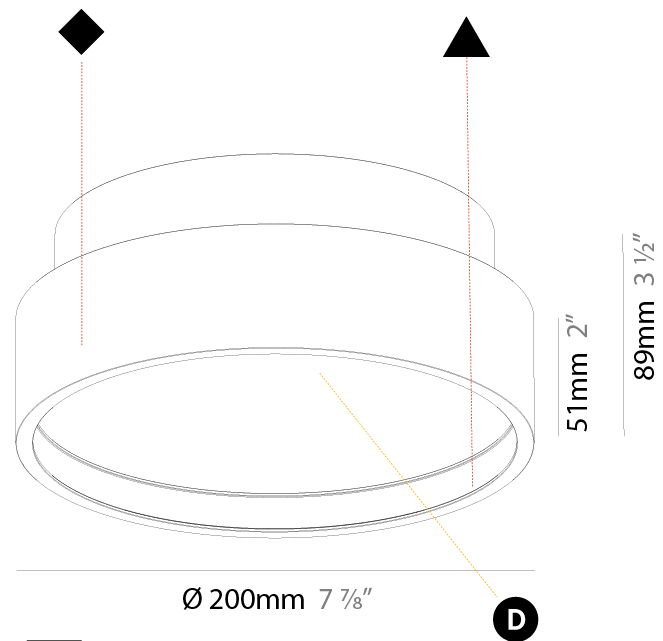

1. To build a product code in our configurator select the specify button on the base model # product page
2. To build a manual product code on this datasheet choose from the options listed below in blue font and add the suffix to the base model #

GENERAL

Series: Sign Diva
Subseries: Sign Diva Korona
Brand: Prolicht
Division: Architectural
Mounting Type: Surface
Mounting Location: Ceiling
Subcategory: Ambient

PHYSICAL

Shape: Round
Diameter (mm): 200
Diameter (in): 7 7/8
Height (mm): 89
Height (in): 3 1/2
Light Distribution: Direct
Weight (kg): 1.263
Weight (lbs): 2.784
Diffuser: PMMA - Opal/Micro-Prism/Sparkling Secret/Vintage Industrial
Fixture Finish: SSR / BKV / CWI / CRY / HAB / UFT / ITA / RUA / FTG / MYG / LOD / PUS / FRO / FUP / KIA / POP / BLS / SPG / MEY / GOH / GUM / CHC / COM / ABZ / JAG / OBR / MOS / ROR
Fixture Material: Extruded Aluminum / Steel

ELECTRICAL

Lamp Type: LED (Zhaga Standard)
Input Wattage (W): 12.1
Total Output Wattage (W): 11
Dimming: Tri-Mode (Non-Dimming and Phase Dimming (120Vac only) and 0-10V Dimming)
Driver Included: Yes
Driver Location: Integrated
Driver Type: Constant Current - Universal
Driver Class: Class 2
Input Voltage (V): 120 - 277
Constant Current (MA): 350

LED

Color Temperature (°K): 3000 / 3500 / 4000
Max. Delivered Lumen (lm): 1040 / 1054 / 1080
CRI: >90 CRI
Lamp Life (hrs): 50000

OPTICAL

RATINGS AND CERTIFICATIONS

Certified By: Certified for North American Standards
IP rating: IP20