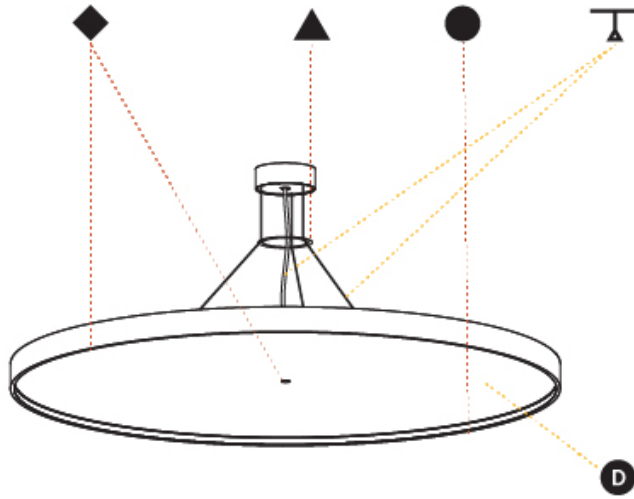

SIGN DIVA KORONA SUSPENSION

A300018-

PROJECT _____

TYPE _____

SPECIFIER _____

QUANTITY _____

DATE _____

A