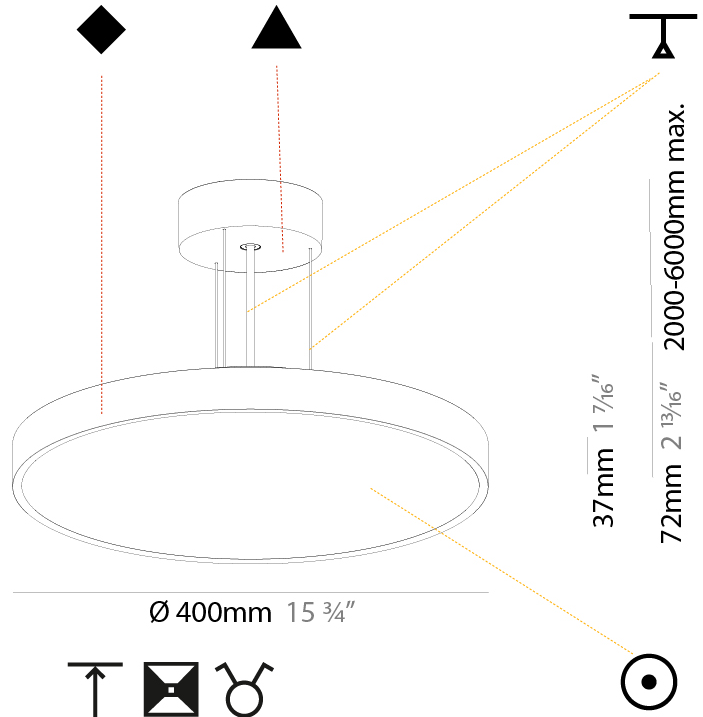

GENERAL

Series: Sign Diva
Subseries: Sign Diva
Brand: Prolicht
Division: Architectural
Mounting Type: Suspension
Mounting Location: Ceiling
Subcategory: Pendant

PHYSICAL

Shape: Round
Diameter (mm): 400
Diameter (in): 15 3/4
Height (mm): 72
Height (in): 2 13/16
Max. Overall Height (mm): 2072
Max. Overall Height (in): 81 9/16
Light Distribution: Direct / Indirect
Weight (kg): 3.398
Weight (lbs): 7.49
Diffuser: [PMMA - Opal](#) / [Micro-Prism](#) / [Sparkling Secret](#) / [Vintage Industrial with Shine Ring](#)
Fixture Finish: [SSR / BKV / CWI / CRY / HAB / UFT / ITA / RUA / FTG / MYG / LOD / PUS / FRO / FUP / KIA / POP / BLS / SPG / MEY / GOH / GUM / CHC / COM / ABZ / JAG / OBR / MOS / ROR](#)
Fixture Material: [Extruded Aluminum](#) / [Steel](#)
Cable Details: [2000mm](#) or [6000mm](#) [Transparent Cable](#)

ELECTRICAL

Lamp Type: LED (Zhaga Standard)
Input Wattage (W): 34.1
Total Output Wattage (W): 16 / 12
Dimming: [Tri-Mode (Non-Dimming and Phase Dimming (120Vac only) and 0-10V Dimming)](#)
Driver Included: Yes
Driver Location: Integrated
Driver Type: Constant Current - Universal
Driver Class: Class 2
Input Voltage (V): 120 - 277
Constant Current (MA): 500

LED

[Color Temperature (°K): 2700 / 3000 / 3500 / 4000](#)
Max. Delivered Lumen (lm): 2676 / 2651 / 2681 / 2736
CRI: >90 CRI
Lamp Life (hrs): 50000

OPTICAL

RATINGS AND CERTIFICATIONS

Certified By: Certified for North American Standards
IP rating: IP20

A