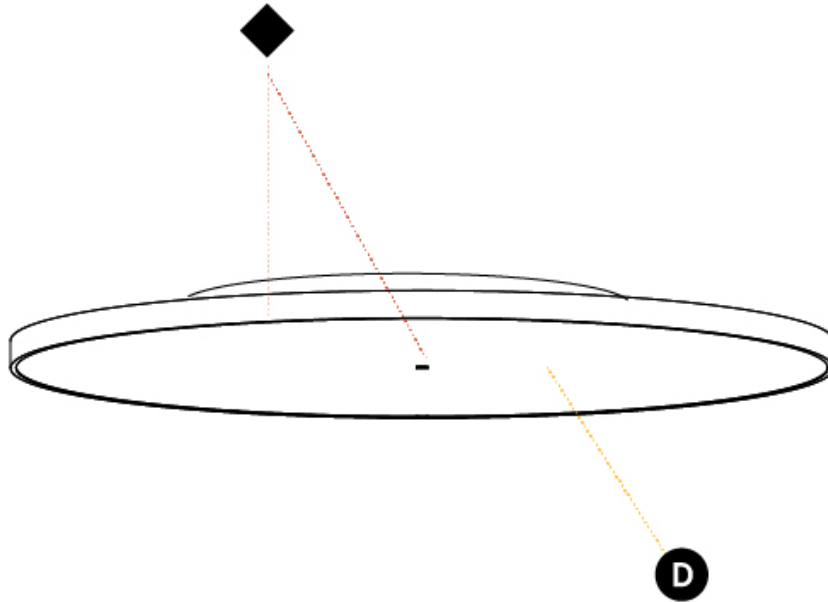

SIGN DIVA SURFACE

A3D094-

PROJECT
TYPE
SPECIFIER
QUANTITY
DATE