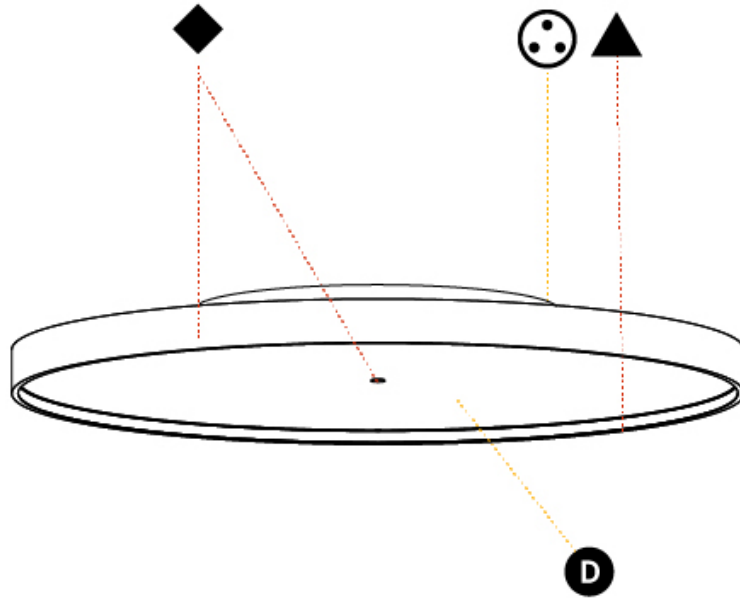

A3D088-

PROJECT	_____
TYPE	_____
SPECIFIER	_____
QUANTITY	_____
DATE	_____