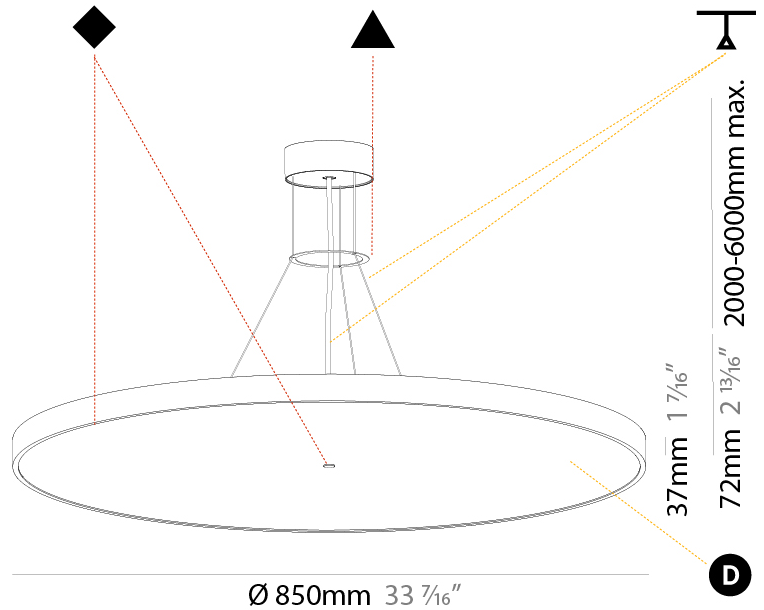

GENERAL

Series: Sign Diva
Subseries: Sign Diva
Brand: Prolicht
Division: Architectural
Mounting Type: Suspension
Mounting Location: Ceiling
Subcategory: Pendant

PHYSICAL

Shape: Round
Diameter (mm): 850
Diameter (in): 33 7/16
Height (mm): 72
Height (in): 2 13/16
Max. Overall Height (mm): 6072
Max. Overall Height (in): 239 1/16
Light Distribution: Direct
Weight (kg): 14.005
Weight (lbs): 30.88

Diffuser: PMMA - Opal / Micro-Prism / Sparkling Secret / Vintage Industrial

Fixture Finish: SSR / BKV / CWI / CRY / HAB / UFT / ITA / RUA / FTG / MYG / LOD / PUS / FRO / FUP / KIA / POP / BLS / SPG / MEY / GOH / GUM / CHC / COM / ABZ / JAG / OBR / MOS / ROR

Fixture Material: Extruded Aluminum / Steel

Cable Details: 2000mm or 6000mm Transparent Cable

ELECTRICAL

Lamp Type: LED (Zhaga Standard)
Input Wattage (W): 96.8
Total Output Wattage (W): 76.8
Dimming: Tri-Mode (Non-Dimming and Phase Dimming (120Vac only) and 0-10V Dimming)
Driver Included: Yes
Driver Location: Integrated
Driver Type: Constant Current - Universal
Driver Class: Class 2
Input Voltage (V): 120 - 277
Constant Current (MA): 600

LED

Color Temperature (°K): 2700 / 3000 / 3500 / 4000
Max. Delivered Lumen (lm): 7960 / 9950 / 10153 / 10360
CRI: >90 CRI
Lamp Life (hrs): 50000

OPTICAL

RATINGS AND CERTIFICATIONS

Certified By: Certified for North American Standards
IP rating: IP20

PROJECT
TYPE
SPECIFIER
QUANTITY
DATE