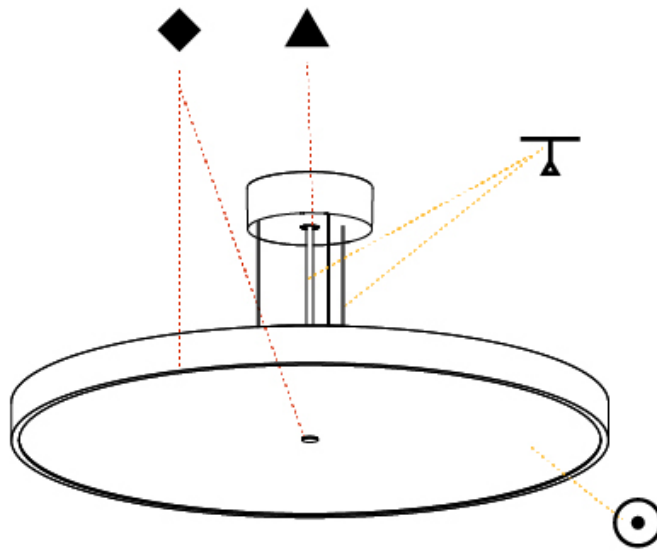

A300004-

PROJECT
TYPE
SPECIFIER
QUANTITY
DATE

A