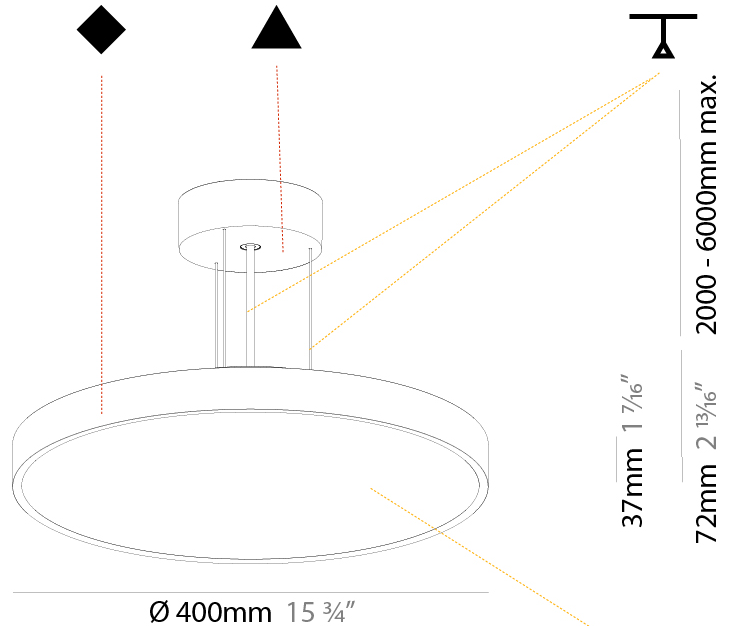

GENERAL

Series: Sign Diva
Subseries: Sign Diva
Brand: Prolicht
Division: Architectural
Mounting Type: Suspension
Mounting Location: Ceiling
Subcategory: Pendant

PHYSICAL

Shape: Round
Diameter (mm): 400
Diameter (in): 15 3/4
Height (mm): 72
Height (in): 2 13/16
Max. Overall Height (mm): 2072
Max. Overall Height (in): 81 9/16
Light Distribution: Direct
Weight (kg): 2.972
Weight (lbs): 6.55
Diffuser: PMMA - Opal / Micro-Prism / Sparkling Secret / Vintage Industrial with Shine Ring
Fixture Finish: SSR / BKV / CWI / CRY / HAB / UFT / ITA / RUA / FTG / MYG / LOD / PUS / FRO / FUP / KIA / POP / BLS / SPG / MEY / GOH / GUM / CHC / COM / ABZ / JAG / OBR / MOS / ROR
Fixture Material: Extruded Aluminum / Steel
Cable Details: 2000mm or 6000mm Transparent Cable

ELECTRICAL

Lamp Type: LED (Zhaga Standard)
Input Wattage (W): 19.8
Total Output Wattage (W): 16
Dimming: Tri-Mode (Non-Dimming and Phase Dimming (120Vac only) and 0-10V Dimming)
Driver Included: Yes
Driver Location: Integrated
Driver Type: Constant Current - Universal
Driver Class: Class 2
Input Voltage (V): 120 - 277
Constant Current (MA): 500

LED

Color Temperature (°K): 2700 / 3000 / 3500 / 4000
Max. Delivered Lumen (lm): 1160 / 1733 / 1741 / 1776
CRI: >90 CRI
Lamp Life (hrs): 50000

OPTICAL

RATINGS AND CERTIFICATIONS

Certified By: Certified for North American Standards
IP rating: IP20