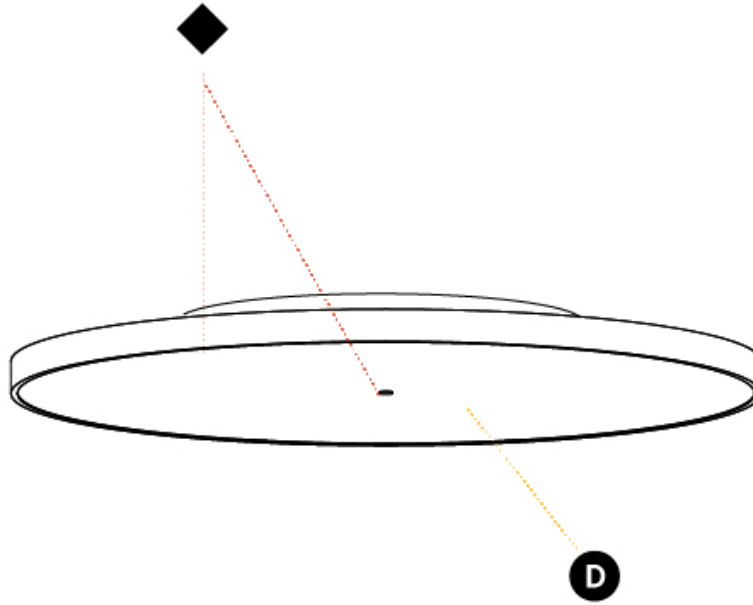

A3D093-

PROJECT

TYPE

SPECIFIER

QUANTITY

DATE