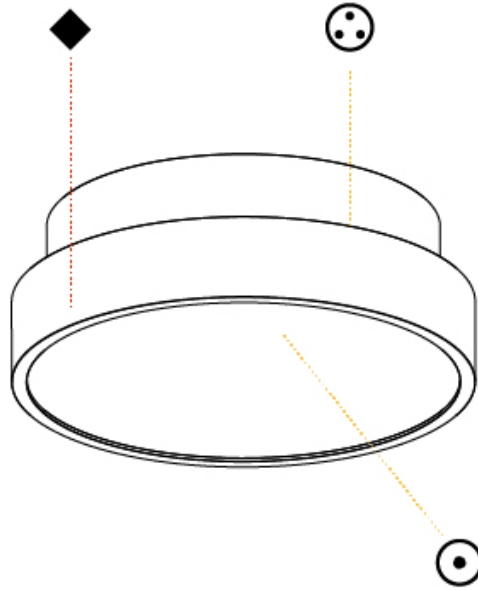

SIGN DIVA SURFACE

A3D090-

PROJECT
TYPE
SPECIFIER
QUANTITY
DATE