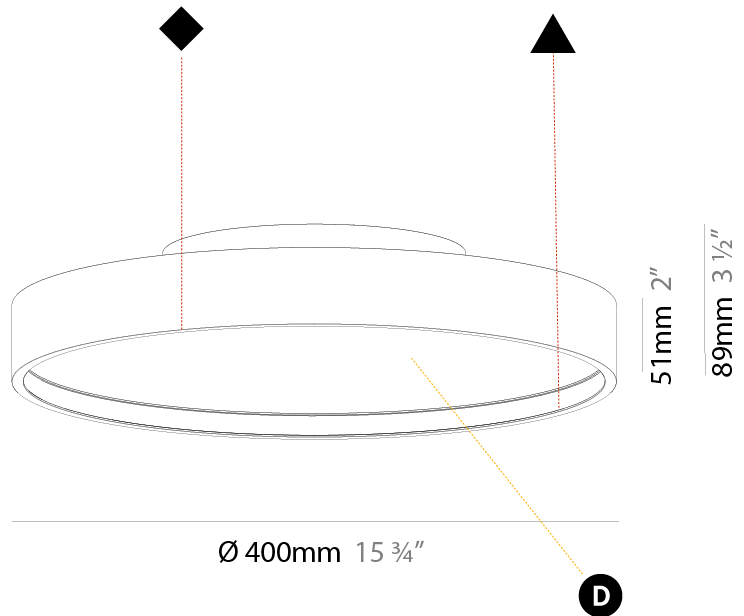

1. To build a product code in our configurator select the specify button on the base model # product page
2. To build a manual product code on this datasheet choose from the options listed below in blue font and add the suffix to the base model #

GENERAL

Series: Sign Diva
Subseries: Sign Diva Korona
Brand: Prolicht
Division: Architectural
Mounting Type: Surface
Mounting Location: Ceiling
Subcategory: Ambient

PHYSICAL

Shape: Round
Diameter (mm): 400
Diameter (in): 15 3/4
Height (mm): 89
Height (in): 3 1/2
Light Distribution: Direct
Weight (kg): 2.636
Weight (lbs): 5.811

Diffuser: [PMMA - Opal/Micro-Prism/Sparkling Secret/Vintage Industrial](#)
Fixture Finish: [SSR / BKV / CWI / CRY / HAB / UFT / ITA / RUA / FTG / MYG / LOD / PUS / FRO / FUP / KIA / POP / BLS / SPG / MEY / GOH / GUM / CHC / COM / ABZ / JAG / OBR / MOS / ROR](#)
Fixture Material: [Extruded Aluminum / Steel](#)

ELECTRICAL

Lamp Type: LED (Zhaga Standard)
Input Wattage (W): 19.8
Total Output Wattage (W): 16
Dimming: [Tri-Mode (Non-Dimming and Phase Dimming (120Vac only) and 0-10V Dimming)](#)
Driver Included: Yes
Driver Location: Integrated
Driver Type: Constant Current - Universal
Driver Class: Class 2
Input Voltage (V): 120 - 277
Constant Current (MA): 500

LED

Color Temperature (°K): [3000 / 3500 / 4000](#)
Max. Delivered Lumen (lm): 2260 / 2293 / 2340
CRI: >90 CRI
Lamp Life (hrs): 50000

OPTICAL

RATINGS AND CERTIFICATIONS

Certified By: Certified for North American Standards
IP rating: IP20