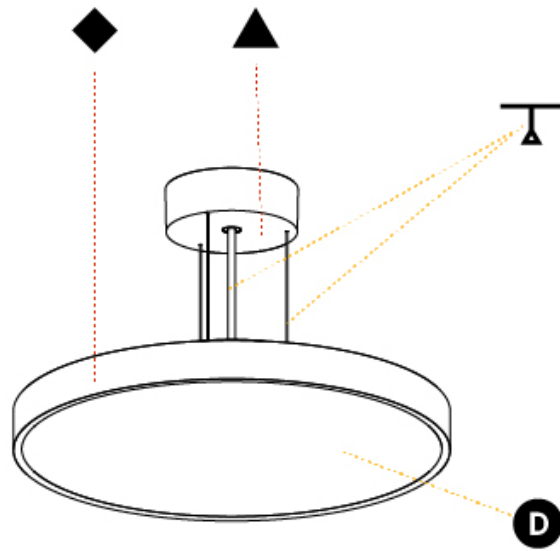

Certified By: Certified for North American Standards
 IP rating: IP20

51mm 2"
 86mm 3 3/8" 2000-6000mm max.

Ø 400mm 15 3/4"

SIGN DIVA KORONA SUSPENSION

A300011-

PROJECT
TYPE
SPECIFIER
QUANTITY
DATE

A

SIGN DIVA KORONA SUSPENSION