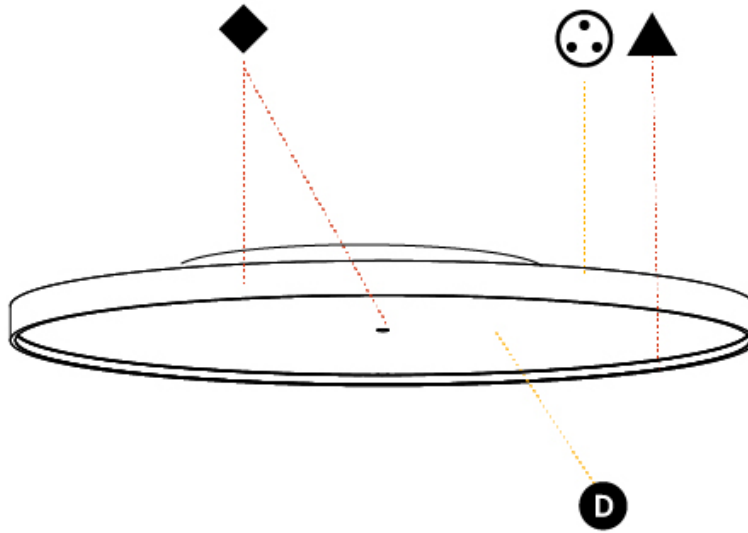

SIGN DIVA SURFACE

A3D089-

PROJECT	_____
TYPE	_____
SPECIFIER	_____
QUANTITY	_____
DATE	_____