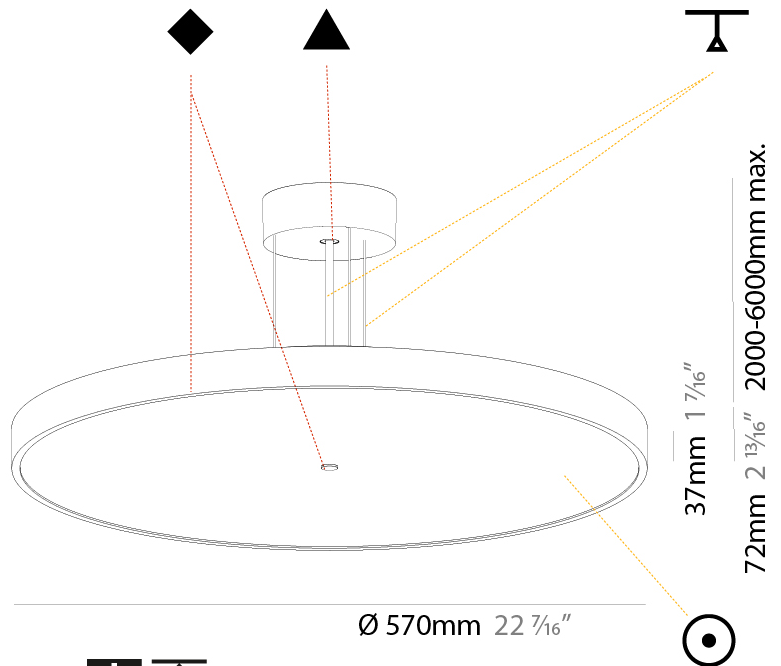

GENERAL

Series: Sign Diva
Subseries: Sign Diva
Brand: Prolicht
Division: Architectural
Mounting Type: Suspension
Mounting Location: Ceiling
Subcategory: Pendant

PHYSICAL

Shape: Round
Diameter (mm): 570
Diameter (in): 22 7/16
Height (mm): 72
Height (in): 2 13/16
Max. Overall Height (mm): 6072
Max. Overall Height (in): 239 1/16
Light Distribution: Direct
Weight (kg): 7.802
Weight (lbs): 17.2

Diffuser: PMMA - Opal / Micro-Prism / Sparkling Secret / Vintage Industrial with Shine Ring

Fixture Finish: SSR / BKV / CWI / CRY / HAB / UFT / ITA / RUA / FTG / MYG / LOD / PUS / FRO / FUP / KIA / POP / BLS / SPG / MEY / GOH / GUM / CHC / COM / ABZ / JAG / OBR / MOS / ROR

Fixture Material: Extruded Aluminum / Steel

Cable Details: 2000mm or 6000mm Transparent Cable

ELECTRICAL

Lamp Type: LED (Zhaga Standard)
Input Wattage (W): 58.3
Total Output Wattage (W): 53
Dimming: Tri-Mode (Non-Dimming and Phase Dimming (120Vac only) and 0-10V Dimming)
Driver Included: Yes
Driver Location: Integrated
Driver Type: Constant Current - Universal
Driver Class: Class 2
Input Voltage (V): 120 - 277
Constant Current (MA): 350

LED

Color Temperature (°K): 2700 / 3000 / 3500 / 4000
Max. Delivered Lumen (lm): 5060 / 6120 / 6233 / 6360
CRI: >90 CRI
Lamp Life (hrs): 50000

OPTICAL

RATINGS AND CERTIFICATIONS

Certified By: Certified for North American Standards
IP rating: IP20

PROJECT _____
TYPE _____
SPECIFIER _____
QUANTITY _____
DATE _____

A