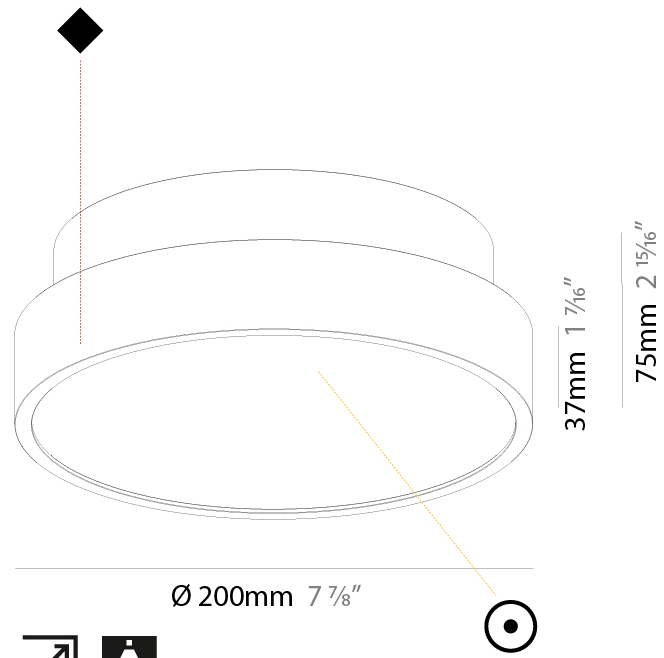

GENERAL

Series: Sign Diva
Subseries: Sign Diva
Brand: Prolicht
Division: Architectural
Mounting Type: Surface
Mounting Location: Ceiling
Subcategory: Ambient

PHYSICAL

Shape: Round
Diameter (mm): 200
Diameter (in): 7 7/8
Height (mm): 75
Height (in): 2 15/16
Light Distribution: Direct
Weight (kg): 1.122
Weight (lbs): 2.474

Diffuser: PMMA - Opal/Micro-Prism/Sparkling Secret/Vintage Industrial with Shine Ring

Fixture Finish: SSR / BKV / CWI / CRY / HAB / UFT / ITA / RUA / FTG / MYG / LOD / PUS / FRO / FUP / KIA / POP / BLS / SPG / MEY / GOH / GUM / CHC / COM / ABZ / JAG / OBR / MOS / ROR

Fixture Material: Extruded Aluminum / Steel

ELECTRICAL

Lamp Type: LED (Zhaga Standard)
Input Wattage (W): 12.1
Total Output Wattage (W): 11
Dimming: Tri-Mode (Non-Dimming and Phase Dimming (120Vac only) and 0-10V Dimming)
Driver Included: Yes
Driver Location: Integrated
Driver Type: Constant Current - Universal
Driver Class: Class 2
Input Voltage (V): 120 - 277
Constant Current (MA): 350

LED

Color Temperature (°K): 3000 / 3500 / 4000
Max. Delivered Lumen (lm): 1040 / 1058 / 1080
CRI: >90 CRI
Lamp Life (hrs): 50000

OPTICAL

RATINGS AND CERTIFICATIONS

Certified By: Certified for North American Standards
IP rating: IP20