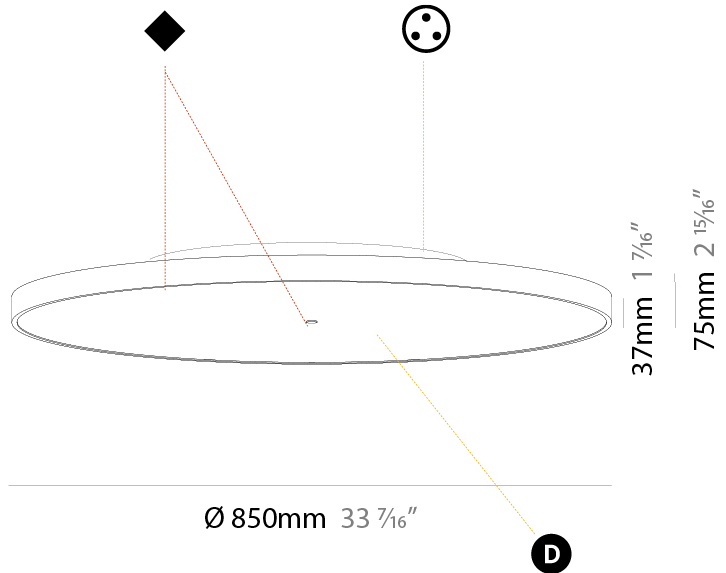

GENERAL

Series: Sign Diva
Subseries: Sign Diva
Brand: Prolicht
Division: Architectural
Mounting Type: Surface
Mounting Location: Ceiling
Subcategory: Ambient

PHYSICAL

Shape: Round
Diameter (mm): 850
Diameter (in): 33 7/16
Height (mm): 75
Height (in): 2 15/16
Light Distribution: Direct / Indirect
Weight (kg): 12.906
Weight (lbs): 28.453
Diffuser: Direct - PMMA - Opal/Micro-Prism/Sparkling Secret/Vintage Industrial with Shine Ring / Indirect - White/Yellow/Orange/Red/Blue/Green
Fixture Finish: SSR / BKV / CWI / CRY / HAB / UFT / ITA / RUA / FTG / MYG / LOD / PUS / FRO / FUP / KIA / POP / BLS / SPG / MEY / GOH / GUM / CHC / COM / ABZ / JAG / OBR / MOS / ROR
Fixture Material: Extruded Aluminum / Steel

ELECTRICAL

Lamp Type: LED (Zhaga Standard)
Input Wattage (W): 96.8
Total Output Wattage (W): 76.8
Dimming: Tri-Mode (Non-Dimming and Phase Dimming (120Vac only) and 0-10V Dimming)
Driver Included: Yes
Driver Location: Integrated
Driver Type: Constant Current - Universal
Driver Class: Class 2
Input Voltage (V): 120 - 277
Constant Current (MA): 600

LED

Color Temperature (°K): 3000 / 3500 / 4000
Max. Delivered Lumen (lm): 11160 / 11388 / 11620
CRI: >90 CRI
Lamp Life (hrs): 50000

OPTICAL

RATINGS AND CERTIFICATIONS

Certified By: Certified for North American Standards
IP rating: IP20